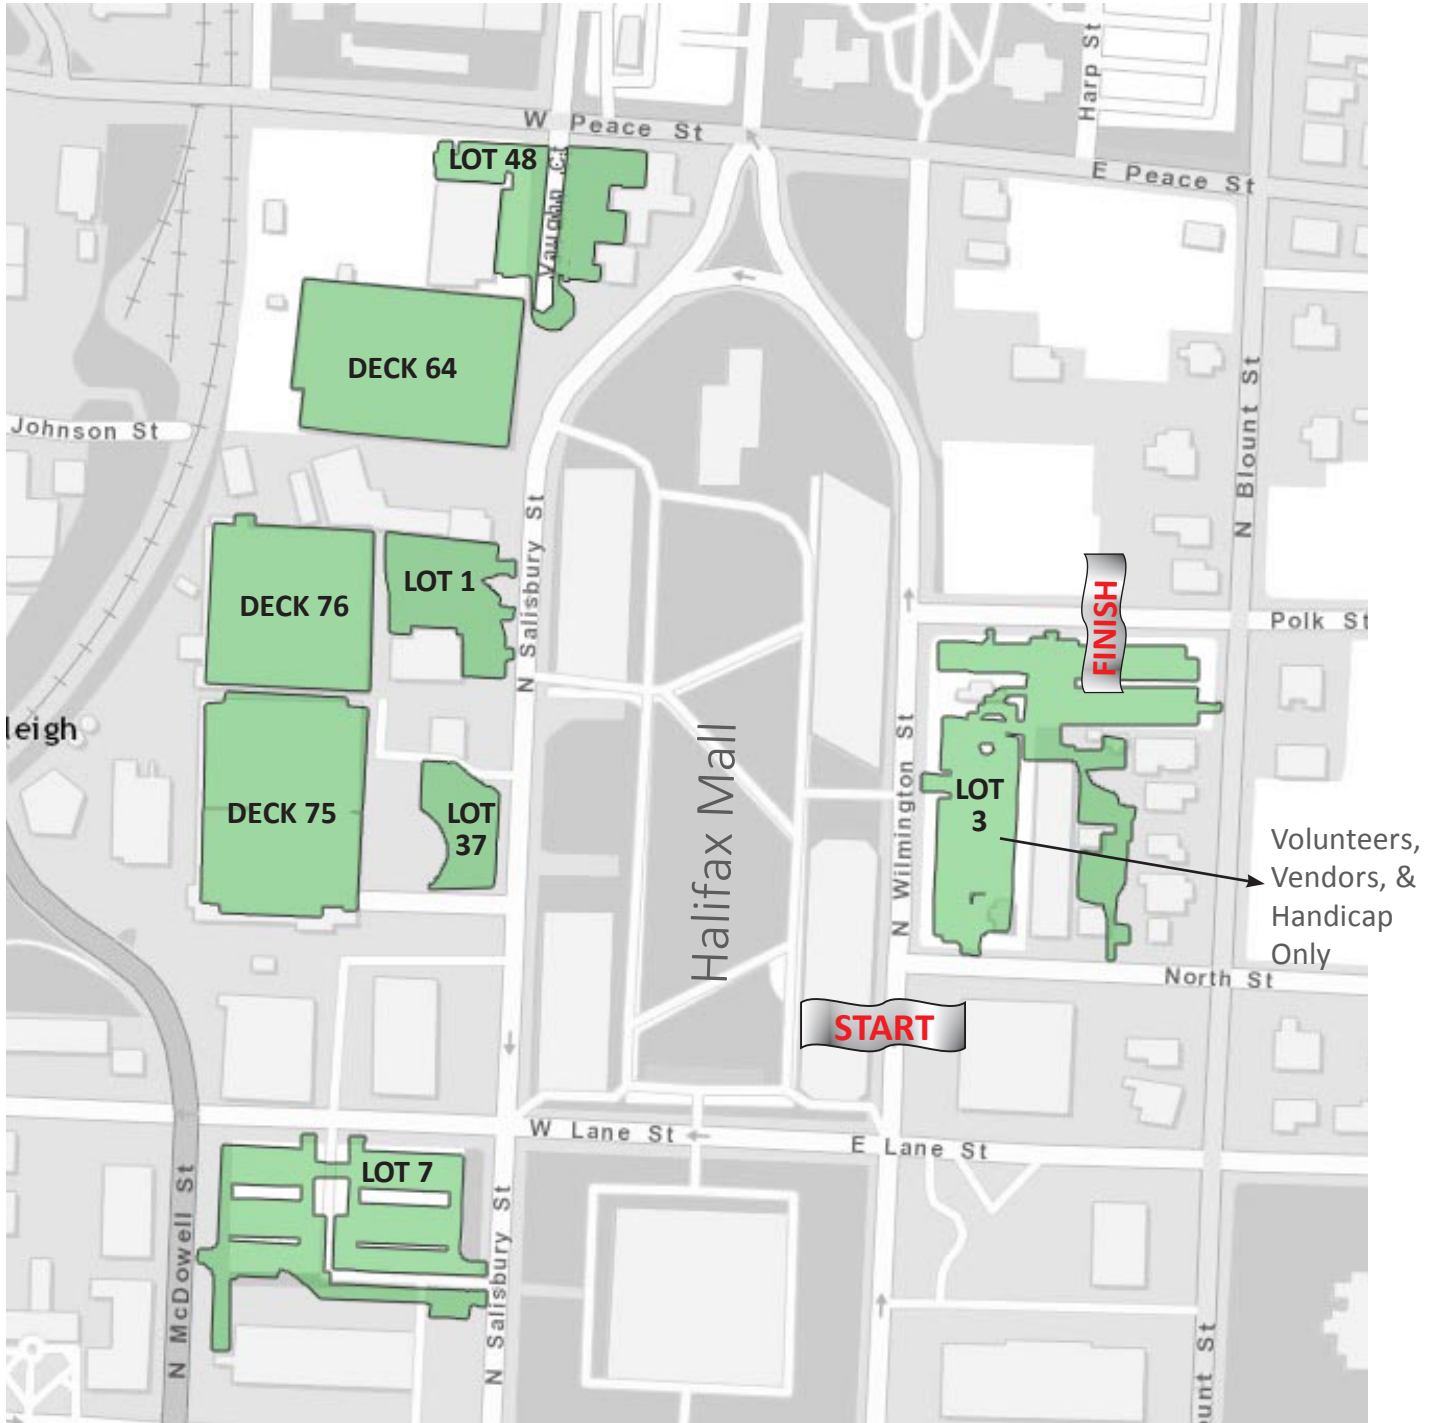

Parking Map

- Lot 48 & Deck 64 are accessed from W. Peace St.
- Lots 1 & 37 and Decks 76 & 75 are accessed off of N. Salisbury St. (one-way street heading south)
- Lot 7 is accessed via W. Lane St. (one-way street heading west)
- Lot 3, is accessed via E. North St.