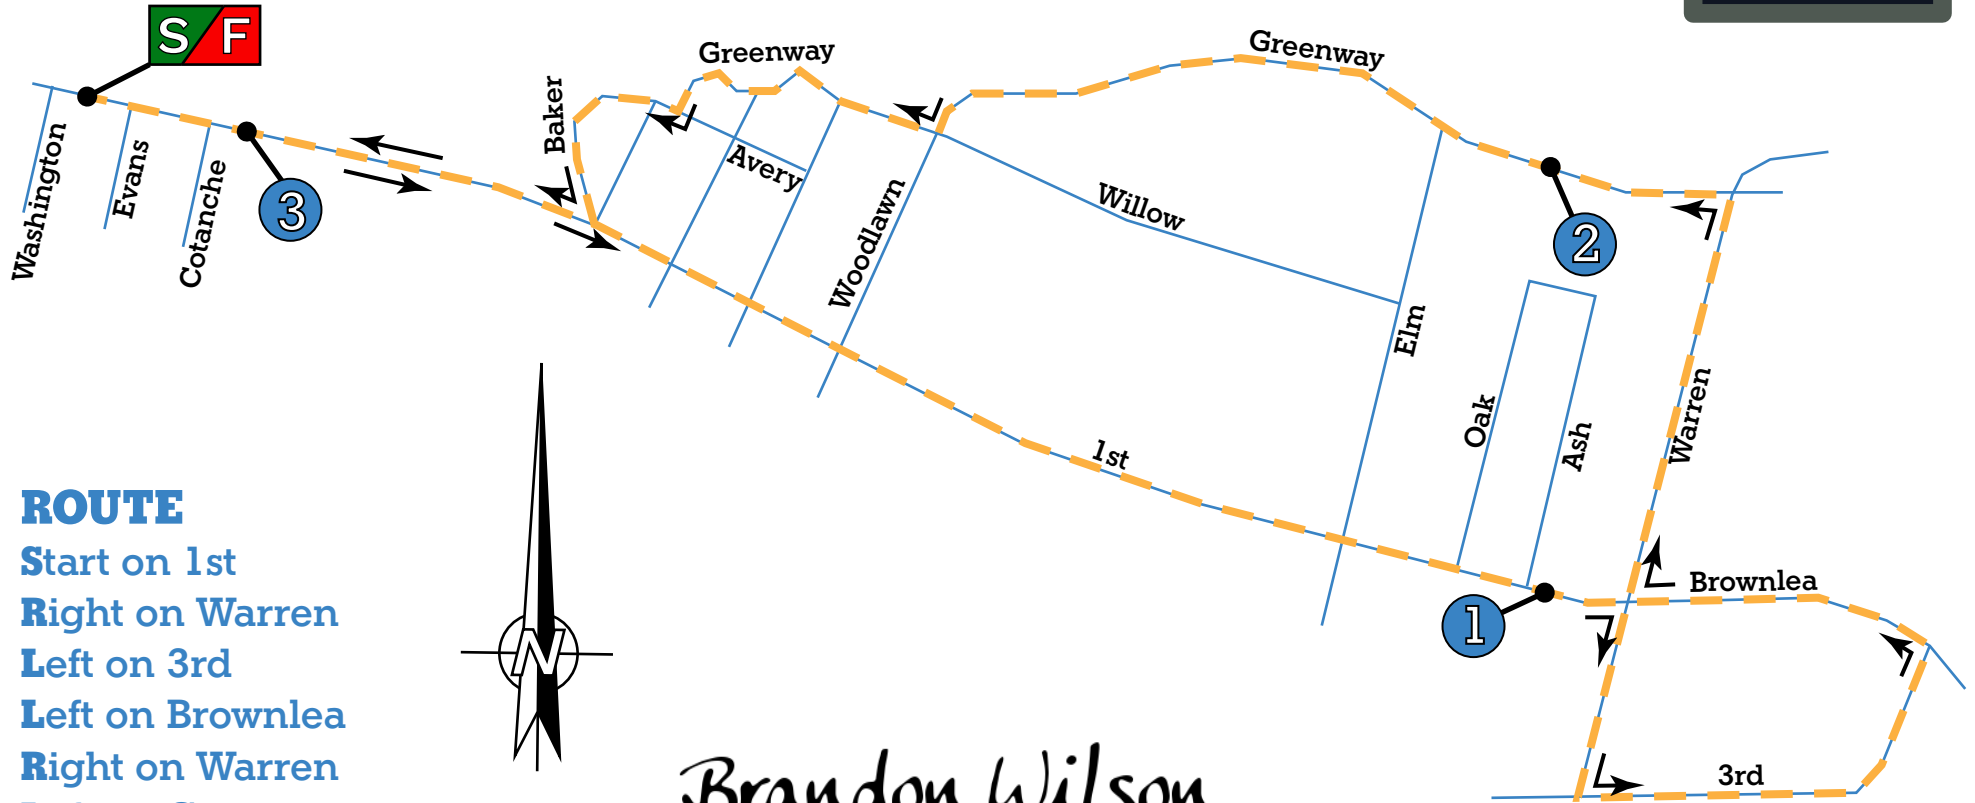

Eastern Run/Walk for Autism 5k

Greenville, NC

ROUTE

- Start on 1st
- Right on Warren
- Left on 3rd
- Left on Brownlea
- Right on Warren
- Left on Greenway
- Right on Willow
- Right on Greenway
- Right on Avery
- Left on Baker
- Right on 1st
- Finish on 1st

Brandon Wilson

Measured By: Brandon Wilson
USATF / RRTC Certifier
IAAF / AIMS Grade A

Measured On: Feb 9, 2019
Course Distance: 5 km