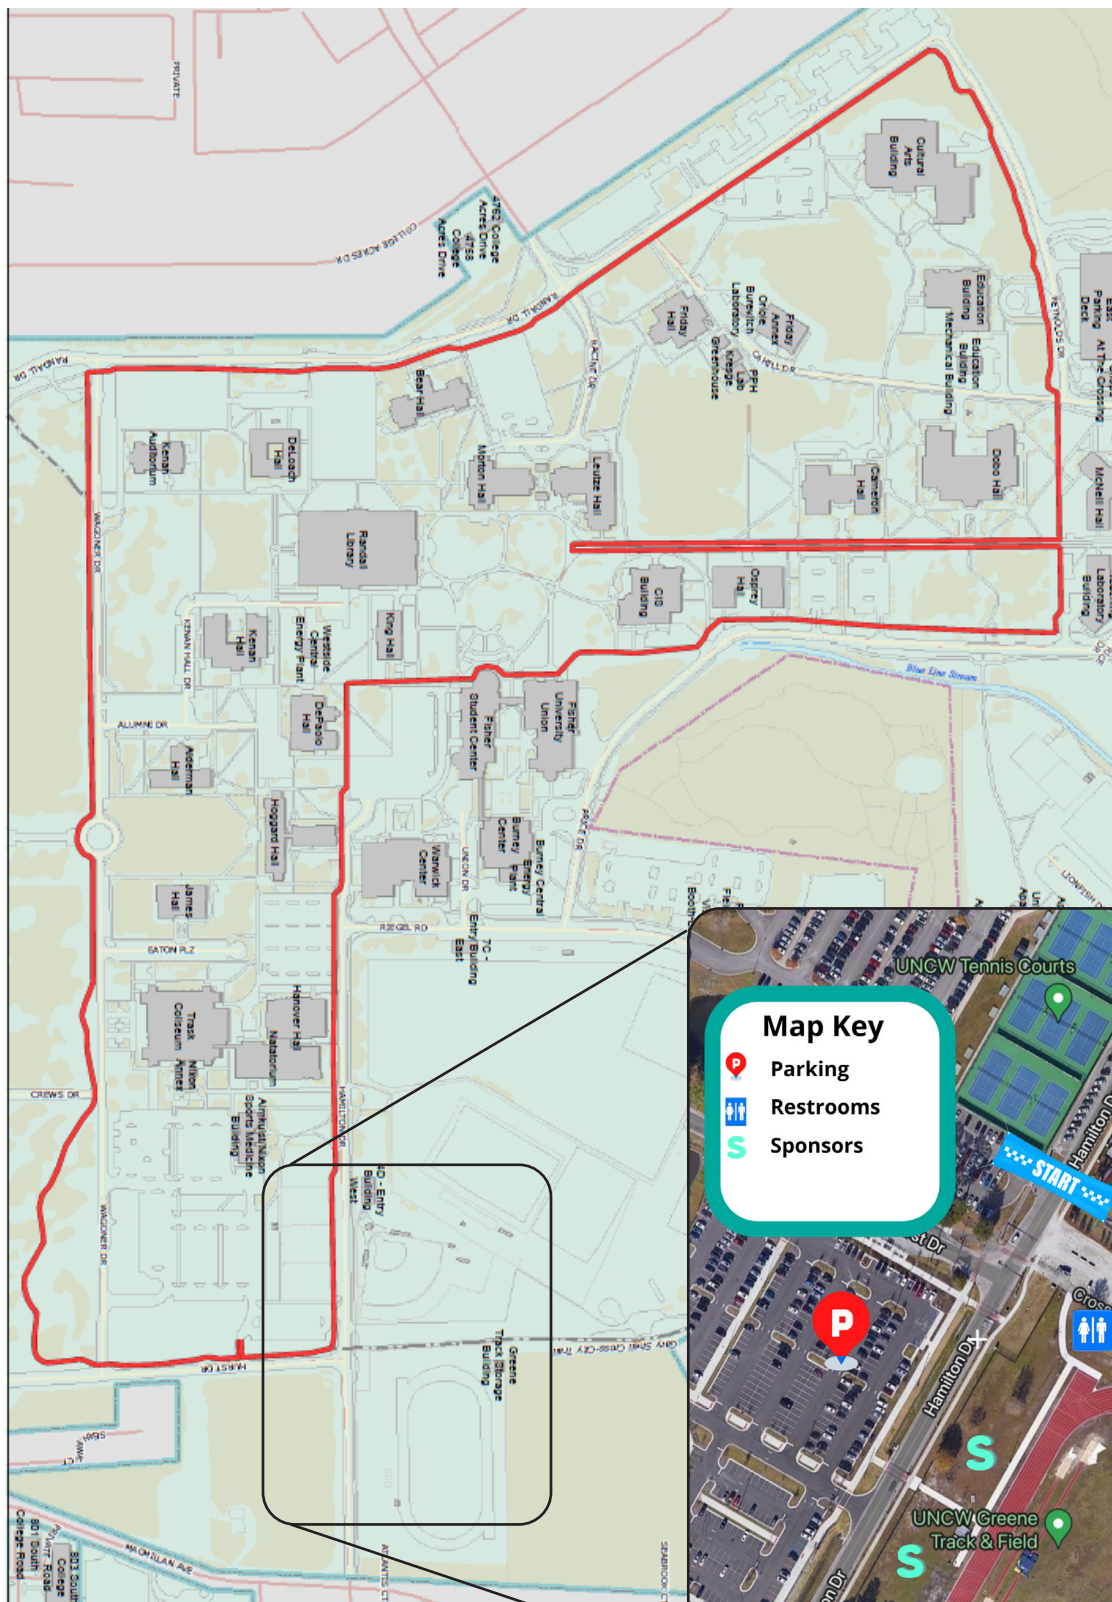

5K Course Map

Autism Society
of North Carolina

UNCW Track & Field
Intersection of Hamilton Drive & Hurst Drive
Wilmington, NC 28403

Coastal NC Run/Walk for Autism

Map Key

- Parking
- Restrooms
- Sponsors